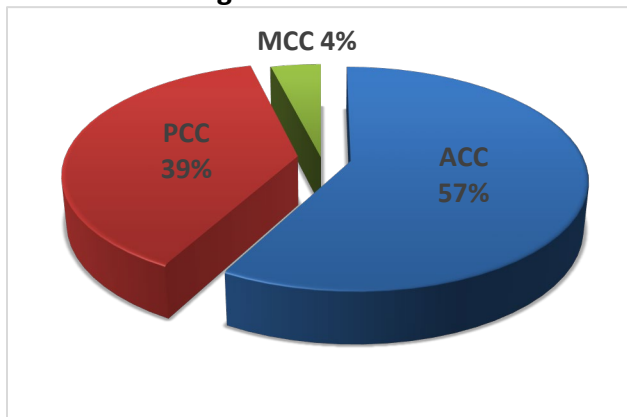

For assistance with media or press requests, please contact the ICF Communications Team at [ICFpr@coachfederation.org](mailto:ICFpr@coachfederation.org) or +1.859.219.3580

In 2020, the International Coaching Federation (ICF) celebrates 25 years as the global organization for coaches and coaching. ICF is dedicated to advancing the coaching profession by setting high ethical standards, providing independent certification, and building a worldwide network of credentialed coaches across a variety of coaching disciplines.

### ICF Credentialing

There are currently **35,203\*** coaches in 134 countries and territories who hold one of three ICF Credentials.

- 19,947 Associate Certified Coaches (ACC)
- 13,907 Professional Certified Coaches (PCC)
- 1,349 Master Certified Coaches (MCC)